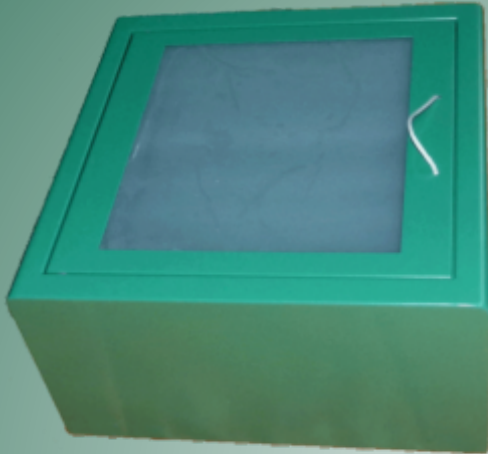

## Lifepak CR Plus Automatic Defibrillator

~~£1495~~

£950

The LIFEPAK CR Plus AED defibrillator is specifically designed for the first person at the scene of a sudden cardiac arrest. Designed for the minimally trained and infrequent rescuer, it is easy to use and understand in a cardiac emergency, where time is of the essence. The CR Plus is a fully automatic model. If the patient has a shockable rhythm the defibrillator automatically delivers a shock without any other user intervention required. Supplied complete with carry case, 2 Pairs Of Quik-Pak electrodes with Redi-pak pre-connect system, 1 protocol card, Ambu mask kit, operating instructions, charge-Pak (installed), and an eight-year warranty

## Arky Green Metal Indoor Cabinet (without alarm)

£149

The ARKY indoor AED cabinet is a strong metal perfectly powder coated cabinet. With dimensions of 38 x 38 x 20 cm, this cabinet fits defibrillators of all brands.